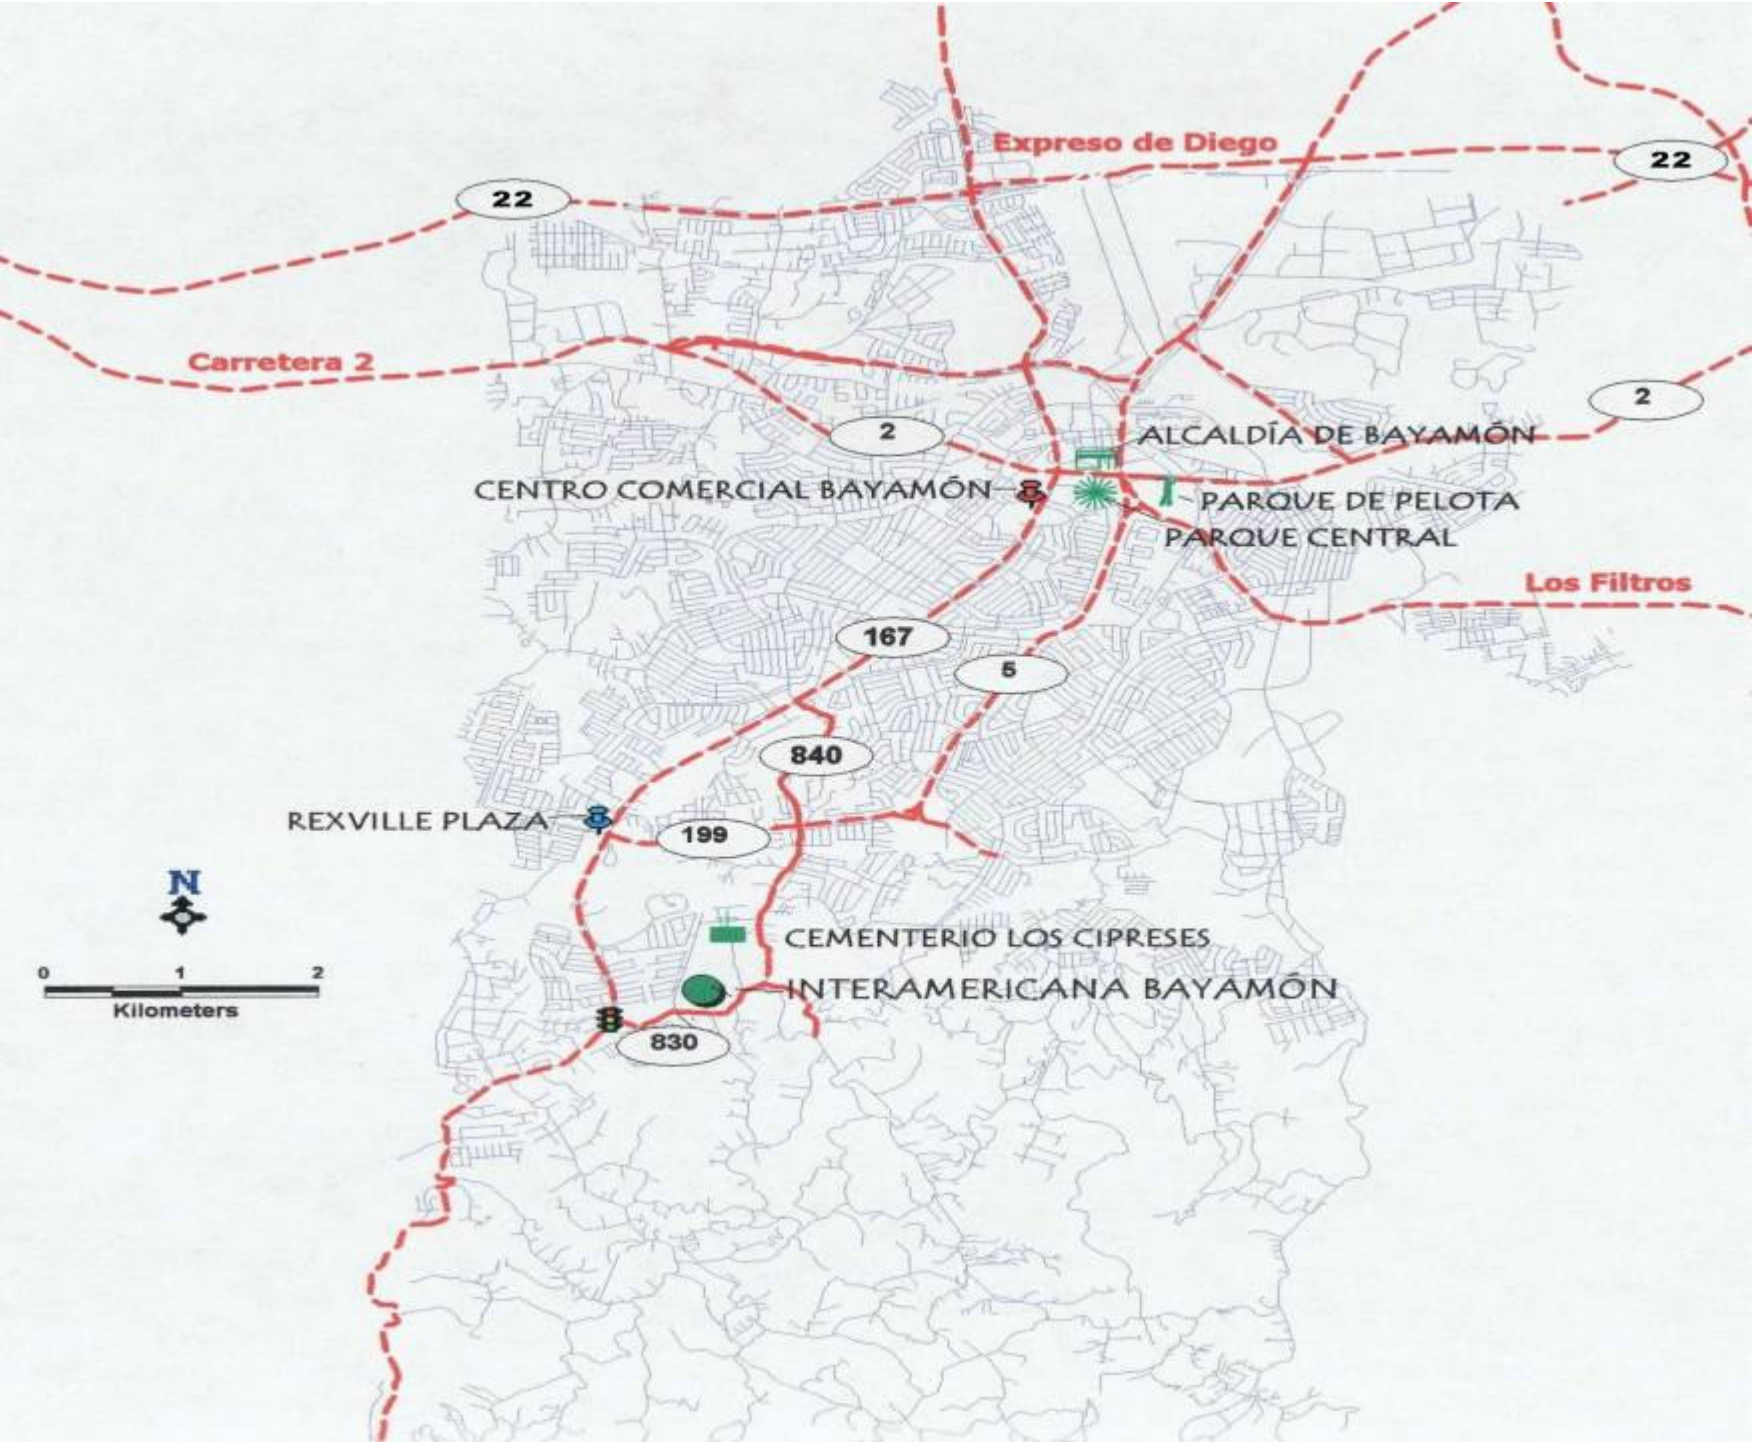

UIA BAYAMON MAPS

Inter American University
Bayamón Campus

Building E

First Floor

Legend

Bathrooms

F - Female
M - Male

Abstract Table